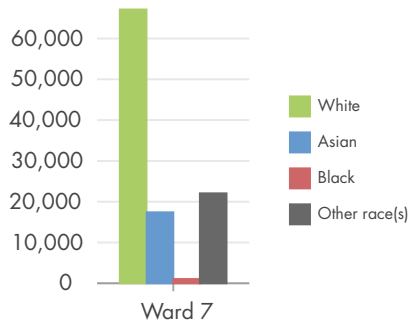

Ward 7

Detailed Map
Census 2020 Redistricting

107,571 persons

-1.32% from target population

Racial demographics

Hispanic/Latino origin

Map legend

- County boundary
- District boundary
- Sphere of influence
- Coastside protection area
- Preserve boundary
- Aa Incorporated city/town
- Aa Census designated place