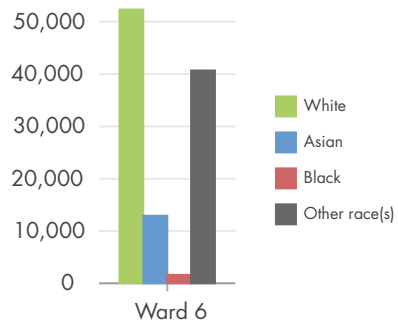

Ward 6

Detailed Map

Census 2020 Redistricting

107,559 persons
-1.33% from target population

Racial demographics

Hispanic/Latino origin

Map legend

- County boundary
- District boundary
- Sphere of influence
- Coastside protection area
- Preserve boundary
- Aa Incorporated city/town
- Aa Census designated place